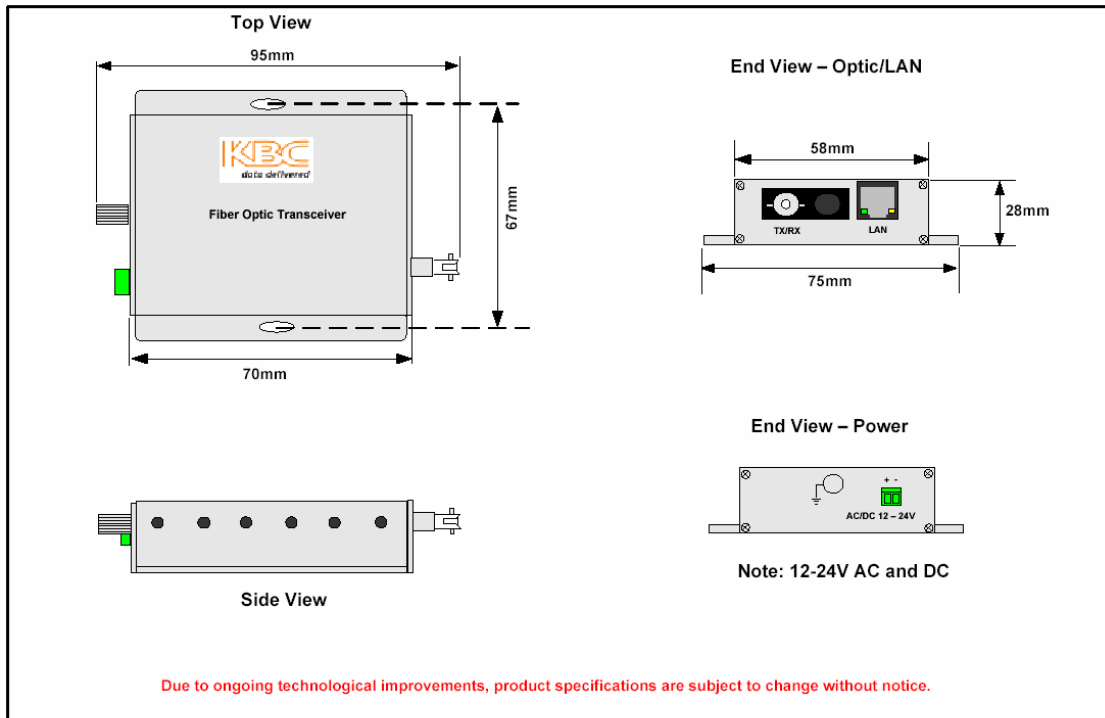

Ethernet Mediakonverter Ethernet KC-FTLxx Neue Form 12- 24VAC/DC

Alte Form 12VDC

Gigabit Ethernet Mediakonverter Ethernet KC-FTGxx Neue Form 12- 24VAC/DC

Alte Form 12VDC

Video Module KC-FDVA1 und KC-FDVA1-DC1 Neue Form 12- 24VAC/DC

Alte Form 12VDC

Video Module KC-FDVA1-DB1 und KC-FDVA1-DB1-IB1 Neue Form 12- 24VAC/DC

Alte Form 12VDC

Video Module KC-FDVA2-M2T(R)-W, KC-FDVA2-S2T(R)-W KC-FDVA4-M4T(R)-W, KC-FDVA4-M4T(R)-W Neue Form 12- 24VAC/DC

Alte Form 12VDC

KC-FDVA2-M2T(R)-W, KC-FDVA2-S2T(R)-W KC-FDVA4-M4T(R)-W, KC-FDVA4-M4T(R)-W