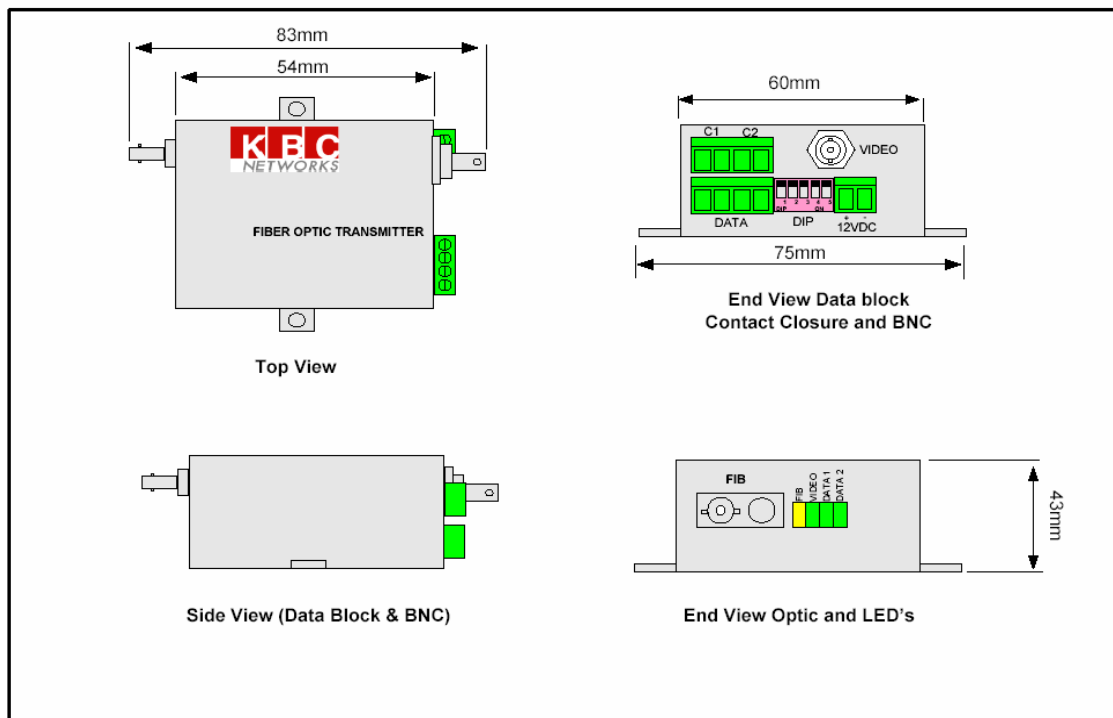

Ethernet Mediakonverter Ethernet KC-FTLxx Neue Form 12- 24VAC/DC

Alte Form 12VDC

Gigabit Ethernet Mediakonverter Ethernet KC-FTGxx Neue Form 12- 24VAC/DC

Alte Form 12VDC

Video Module KC-FDVA1 und KC-FDVA1-DC1 Neue Form 12- 24VAC/DC

Alte Form 12VDC

Video Module KC-FDVA1-DB1 und KC-FDVA1-DB1-IB1 Neue Form 12- 24VAC/DC

Alte Form 12VDC

Video Module KC-FDVA2-M2T(R)-W, KC-FDVA2-S2T(R)-W KC-FDVA4-M4T(R)-W, KC-FDVA4-M4T(R)-W Neue Form 12- 24VAC/DC

Alte Form 12VDC

KC-FDVA2-M2T(R)-W, KC-FDVA2-S2T(R)-W KC-FDVA4-M4T(R)-W, KC-FDVA4-M4T(R)-W