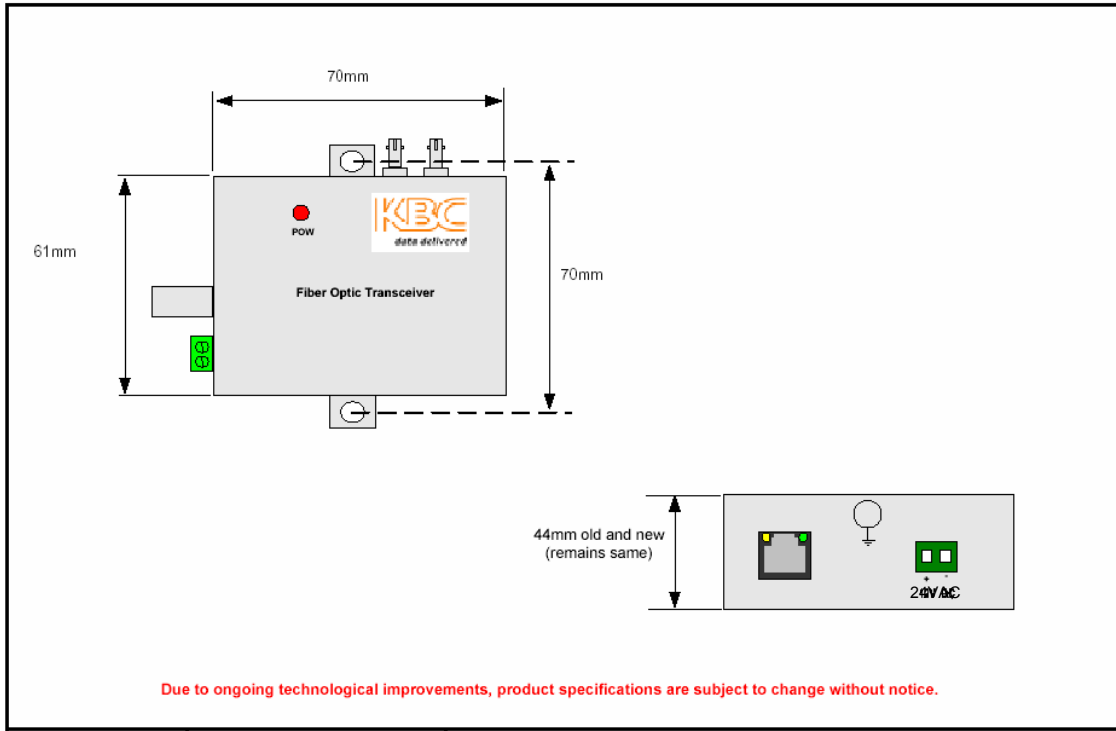

Ethernet Mediakonverter Ethernet KC-FTLxx Neue Form 12- 24VAC/DC

Alte Form 12VDC

Gigabit Ethernet Mediakonverter Ethernet KC-FTGxx Neue Form 12- 24VAC/DC

Alte Form 12VDC

Video Module KC-FDVA1 und KC-FDVA1-DC1 Neue Form 12- 24VAC/DC

Alte Form 12VDC

Video Module KC-FDVA1-DB1 und KC-FDVA1-DB1-IB1 Neue Form 12- 24VAC/DC

Alte Form 12VDC

Video Module KC-FDVA2-M2T(R)-W, KC-FDVA2-S2T(R)-W KC-FDVA4-M4T(R)-W, KC-FDVA4-M4T(R)-W Neue Form 12- 24VAC/DC

Alte Form 12VDC

KC-FDVA2-M2T(R)-W, KC-FDVA2-S2T(R)-W KC-FDVA4-M4T(R)-W, KC-FDVA4-M4T(R)-W