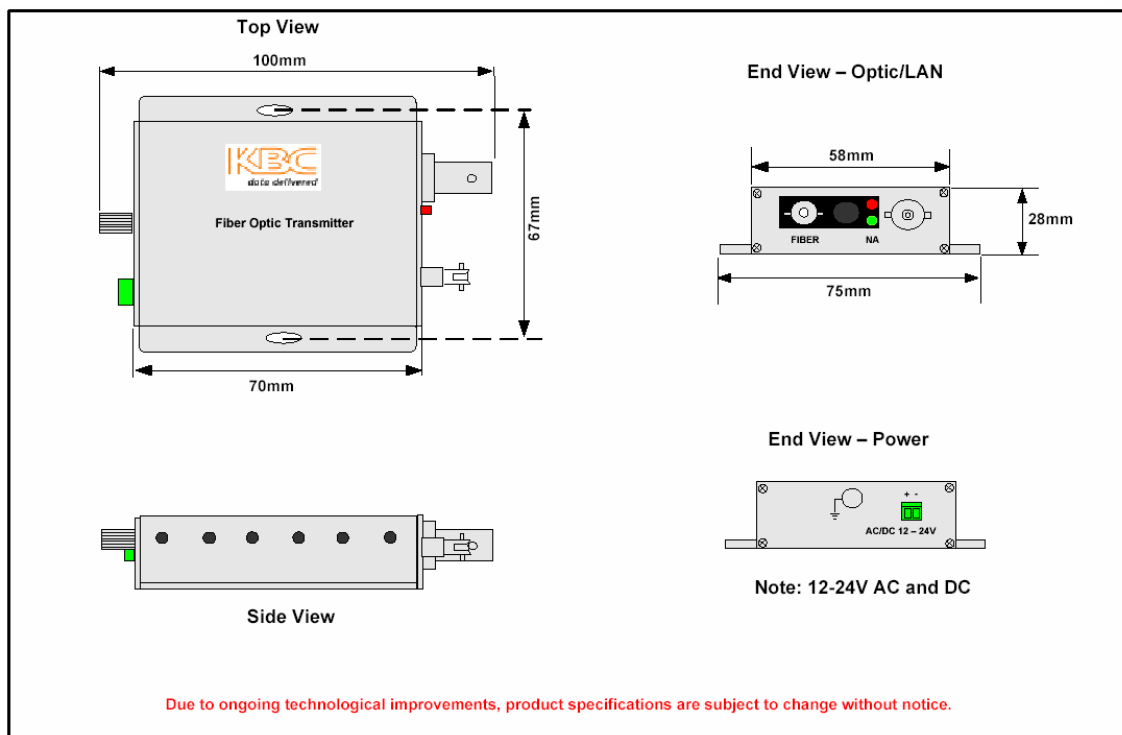

Ethernet Mediakonverter Ethernet KC-FTLxx Neue Form 12- 24VAC/DC

Alte Form 12VDC

Gigabit Ethernet Mediakonverter Ethernet KC-FTGxx Neue Form 12- 24VAC/DC

Alte Form 12VDC

Video Module KC-FDVA1 und KC-FDVA1-DC1 Neue Form 12- 24VAC/DC

Alte Form 12VDC

Video Module KC-FDVA1-DB1 und KC-FDVA1-DB1-IB1 Neue Form 12- 24VAC/DC

Alte Form 12VDC

Video Module KC-FDVA2-M2T(R)-W, KC-FDVA2-S2T(R)-W KC-FDVA4-M4T(R)-W, KC-FDVA4-M4T(R)-W Neue Form 12- 24VAC/DC

Alte Form 12VDC

KC-FDVA2-M2T(R)-W, KC-FDVA2-S2T(R)-W KC-FDVA4-M4T(R)-W, KC-FDVA4-M4T(R)-W