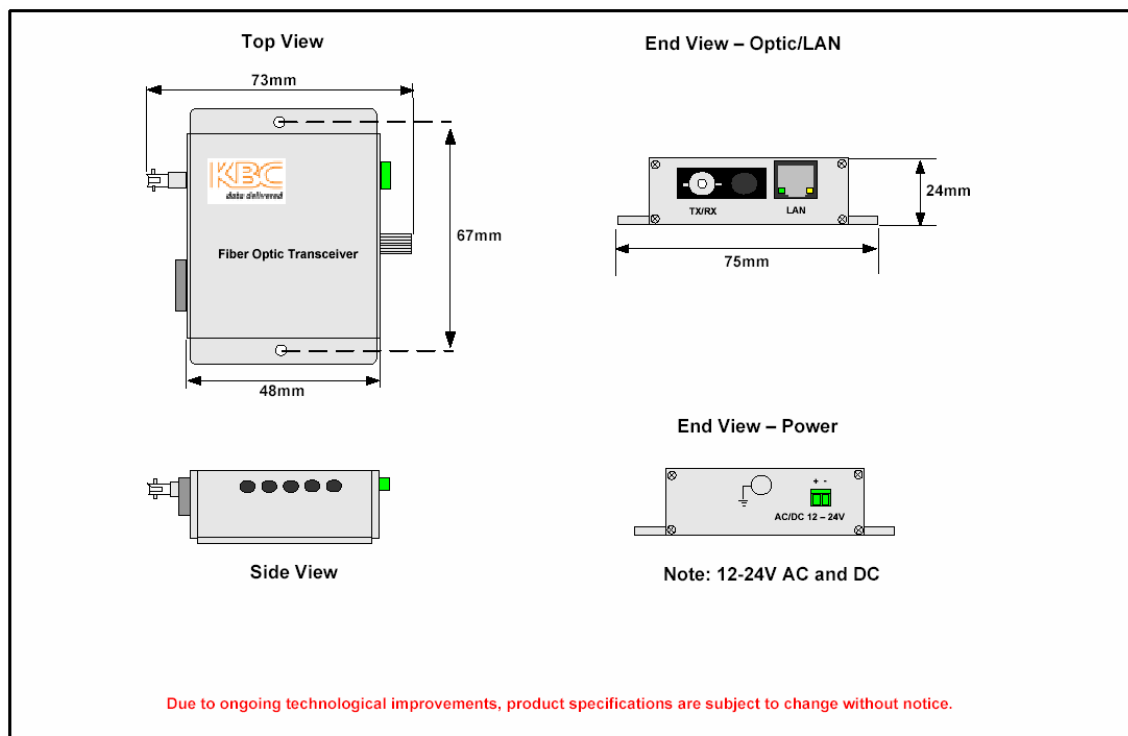

Ethernet Mediakonverter Ethernet KC-FTLxx Neue Form 12- 24VAC/DC

Alte Form 12VDC

Gigabit Ethernet Mediakonverter Ethernet KC-FTGxx Neue Form 12- 24VAC/DC

Alte Form 12VDC

Video Module KC-FDVA1 und KC-FDVA1-DC1 Neue Form 12- 24VAC/DC

Alte Form 12VDC

Video Module KC-FDVA1-DB1 und KC-FDVA1-DB1-IB1 Neue Form 12- 24VAC/DC

Alte Form 12VDC

Video Module KC-FDVA2-M2T(R)-W, KC-FDVA2-S2T(R)-W KC-FDVA4-M4T(R)-W, KC-FDVA4-M4T(R)-W Neue Form 12- 24VAC/DC

Alte Form 12VDC

KC-FDVA2-M2T(R)-W, KC-FDVA2-S2T(R)-W KC-FDVA4-M4T(R)-W, KC-FDVA4-M4T(R)-W