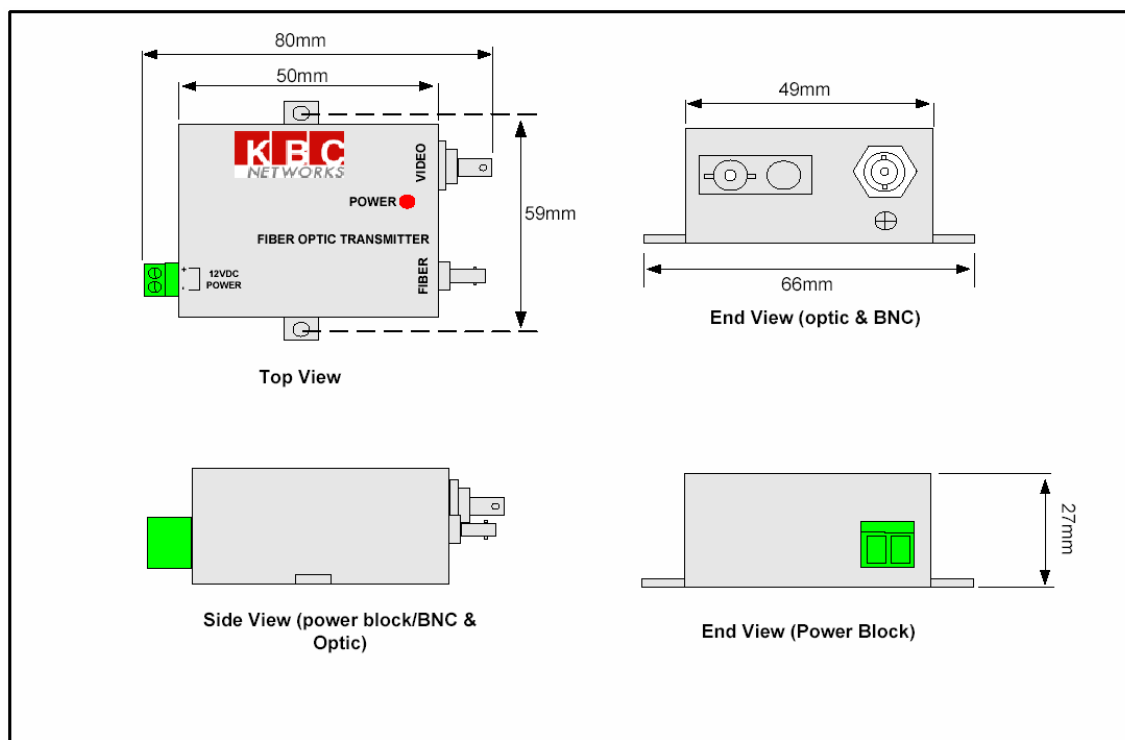

Ethernet Mediakonverter Ethernet KC-FTLxx Neue Form 12- 24VAC/DC

Alte Form 12VDC

Gigabit Ethernet Mediakonverter Ethernet KC-FTGxx Neue Form 12- 24VAC/DC

Alte Form 12VDC

Video Module KC-FDVA1 und KC-FDVA1-DC1 Neue Form 12- 24VAC/DC

Alte Form 12VDC

Video Module KC-FDVA1-DB1 und KC-FDVA1-DB1-IB1 Neue Form 12- 24VAC/DC

Alte Form 12VDC

Video Module KC-FDVA2-M2T(R)-W, KC-FDVA2-S2T(R)-W KC-FDVA4-M4T(R)-W, KC-FDVA4-M4T(R)-W Neue Form 12- 24VAC/DC

Alte Form 12VDC

KC-FDVA2-M2T(R)-W, KC-FDVA2-S2T(R)-W KC-FDVA4-M4T(R)-W, KC-FDVA4-M4T(R)-W