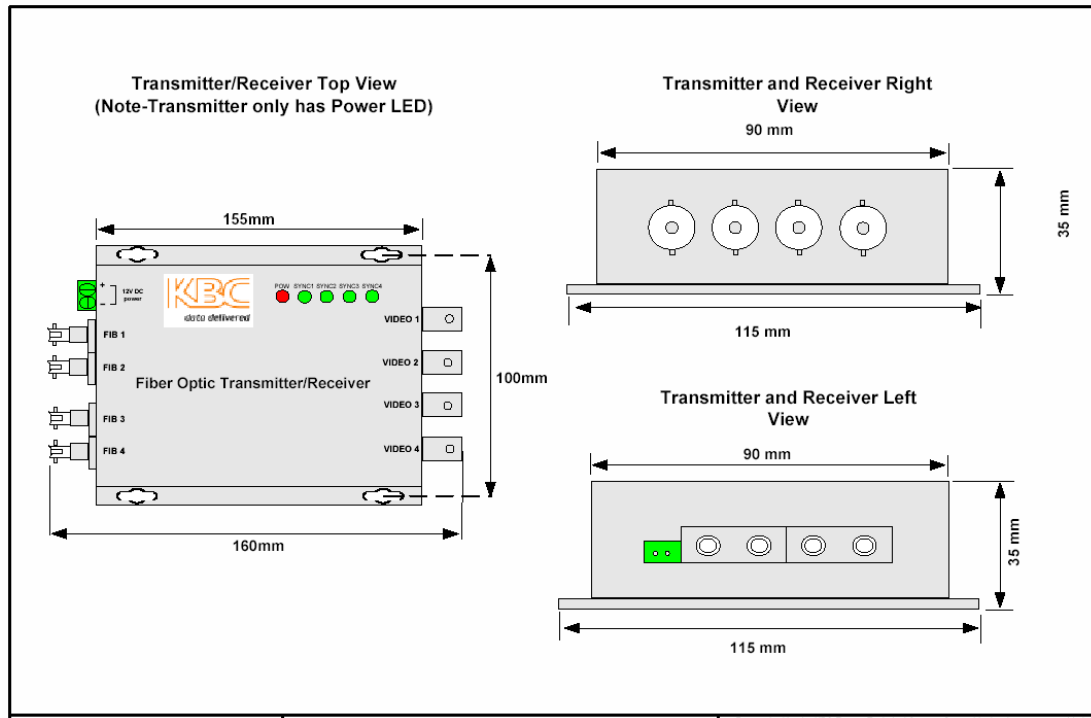

Ethernet Mediakonverter Ethernet KC-FTLxx Neue Form 12- 24VAC/DC

Alte Form 12VDC

Gigabit Ethernet Mediakonverter Ethernet KC-FTGxx Neue Form 12- 24VAC/DC

Alte Form 12VDC

Video Module KC-FDVA1 und KC-FDVA1-DC1 Neue Form 12- 24VAC/DC

Alte Form 12VDC

Video Module KC-FDVA1-DB1 und KC-FDVA1-DB1-IB1 Neue Form 12- 24VAC/DC

Alte Form 12VDC

Video Module KC-FDVA2-M2T(R)-W, KC-FDVA2-S2T(R)-W KC-FDVA4-M4T(R)-W, KC-FDVA4-M4T(R)-W Neue Form 12- 24VAC/DC

Alte Form 12VDC

KC-FDVA2-M2T(R)-W, KC-FDVA2-S2T(R)-W KC-FDVA4-M4T(R)-W, KC-FDVA4-M4T(R)-W