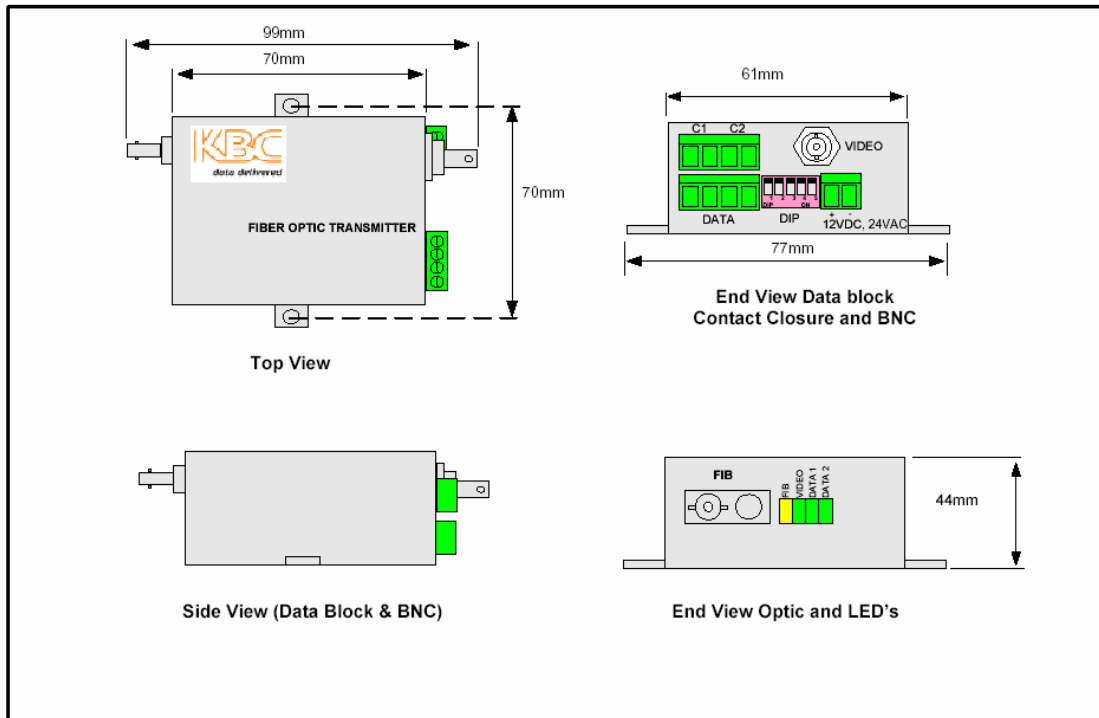

Ethernet Mediakonverter Ethernet KC-FTLxx Neue Form 12- 24VAC/DC

Alte Form 12VDC

Gigabit Ethernet Mediakonverter Ethernet KC-FTGxx Neue Form 12- 24VAC/DC

Alte Form 12VDC

Video Module KC-FDVA1 und KC-FDVA1-DC1 Neue Form 12- 24VAC/DC

Alte Form 12VDC

Video Module KC-FDVA1-DB1 und KC-FDVA1-DB1-IB1 Neue Form 12- 24VAC/DC

Alte Form 12VDC

Video Module KC-FDVA2-M2T(R)-W, KC-FDVA2-S2T(R)-W KC-FDVA4-M4T(R)-W, KC-FDVA4-M4T(R)-W Neue Form 12- 24VAC/DC

Alte Form 12VDC

KC-FDVA2-M2T(R)-W, KC-FDVA2-S2T(R)-W KC-FDVA4-M4T(R)-W, KC-FDVA4-M4T(R)-W