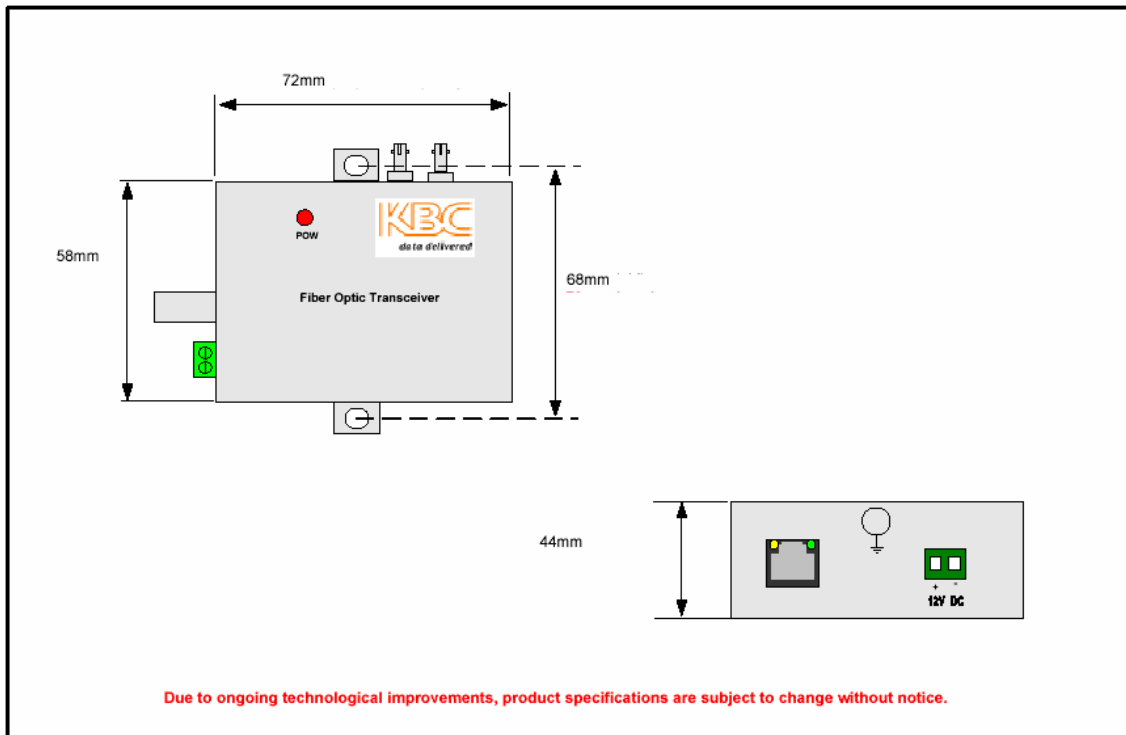

Ethernet Mediakonverter Ethernet KC-FTLxx Neue Form 12- 24VAC/DC

Alte Form 12VDC

Gigabit Ethernet Mediakonverter Ethernet KC-FTGxx Neue Form 12- 24VAC/DC

Alte Form 12VDC

Video Module KC-FDVA1 und KC-FDVA1-DC1 Neue Form 12- 24VAC/DC

Alte Form 12VDC

Video Module KC-FDVA1-DB1 und KC-FDVA1-DB1-IB1 Neue Form 12- 24VAC/DC

Alte Form 12VDC

Video Module KC-FDVA2-M2T(R)-W, KC-FDVA2-S2T(R)-W KC-FDVA4-M4T(R)-W, KC-FDVA4-M4T(R)-W Neue Form 12- 24VAC/DC

Alte Form 12VDC

KC-FDVA2-M2T(R)-W, KC-FDVA2-S2T(R)-W KC-FDVA4-M4T(R)-W, KC-FDVA4-M4T(R)-W